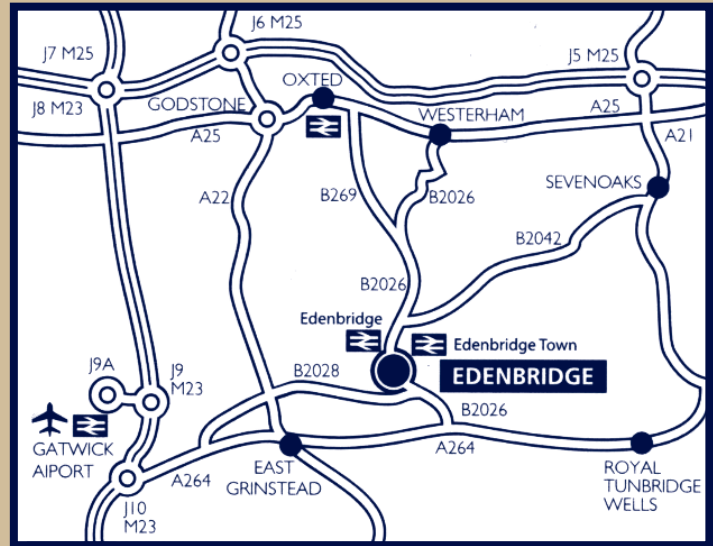

THE EDENBRIDGE GALLERIES

1 The Square, Church Street, Edenbridge, Kent TN8 5BD

Free parking throughout the town.

*Easily accessible via road and rail from London,
the South Coast and M25 motorway.*

T: +44 (0)1732 864 163 / 865 988

E: info@edenbridgegalleries.com

www.edenbridgegalleries.com